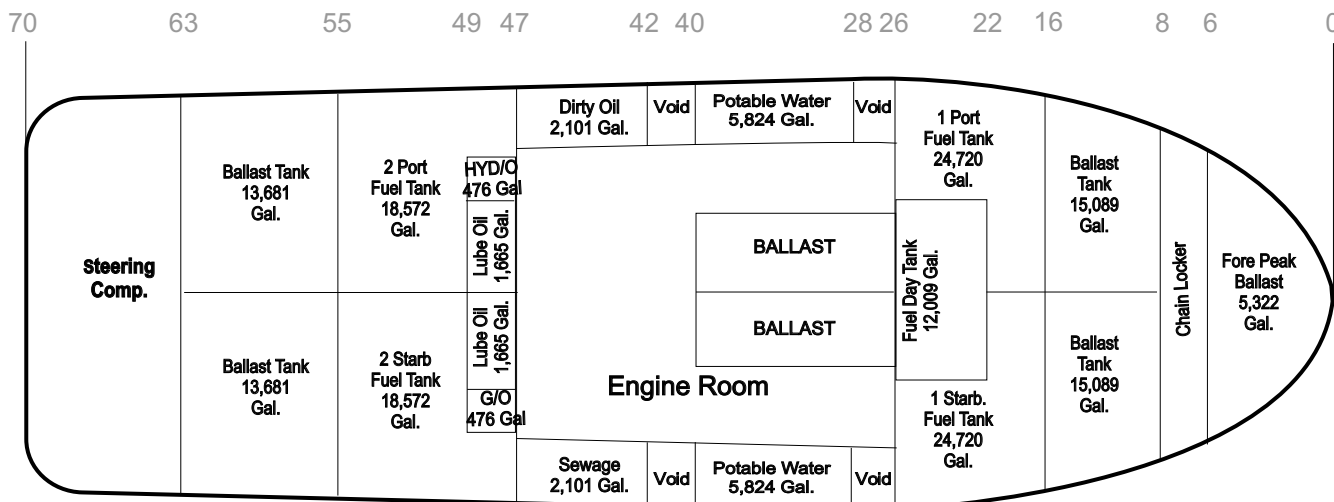

TANK/COMPARTMENT LOCATION

120' X 37' X 18'
TWIN SCREW TUG
BUILT BY: BOLLINGER
OFFICIAL Number 653464
HULL Number 158
H.P. 4806

CAPACITY SUMMARY

FUEL OIL.....86,584
LUBE OIL.....3,330
BALLAST.....62,862
POT. WATER.....11,648
WASH WATER..
SEWERAGE.....2,101