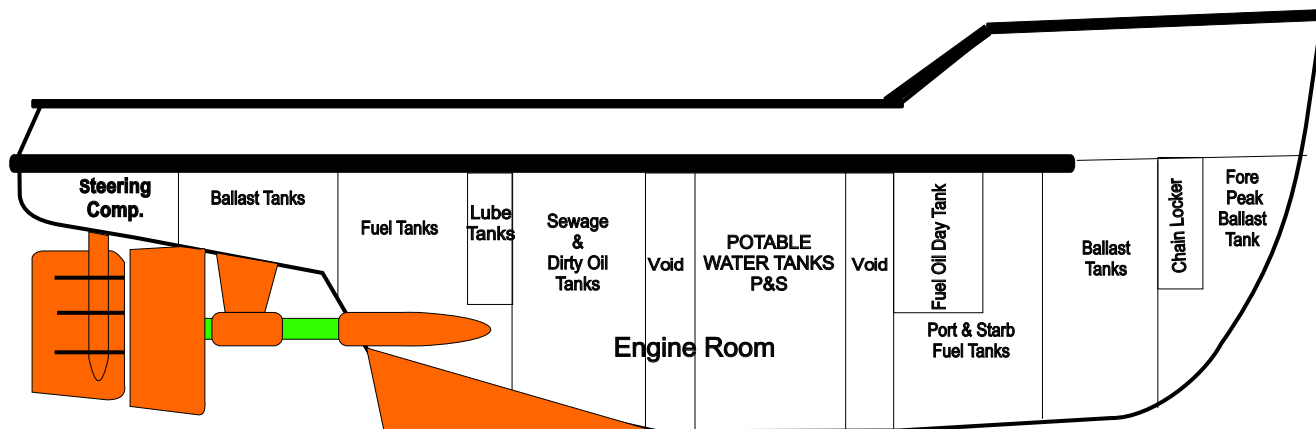

TANK/COMPARTMENT LOCATION

120' X 37' X 18'
TWIN SCREW TUG
BUILT BY: BOLLINGER
OFFICIAL Number 653464
HULL Number 158
H.P. 4806

CAPACITY SUMMARY

FUEL OIL.....86,584
LUBE OIL.....3,330
BALLAST.....62,862
POT. WATER.....11,648
WASH WATER..
SEWERAGE.....2,101