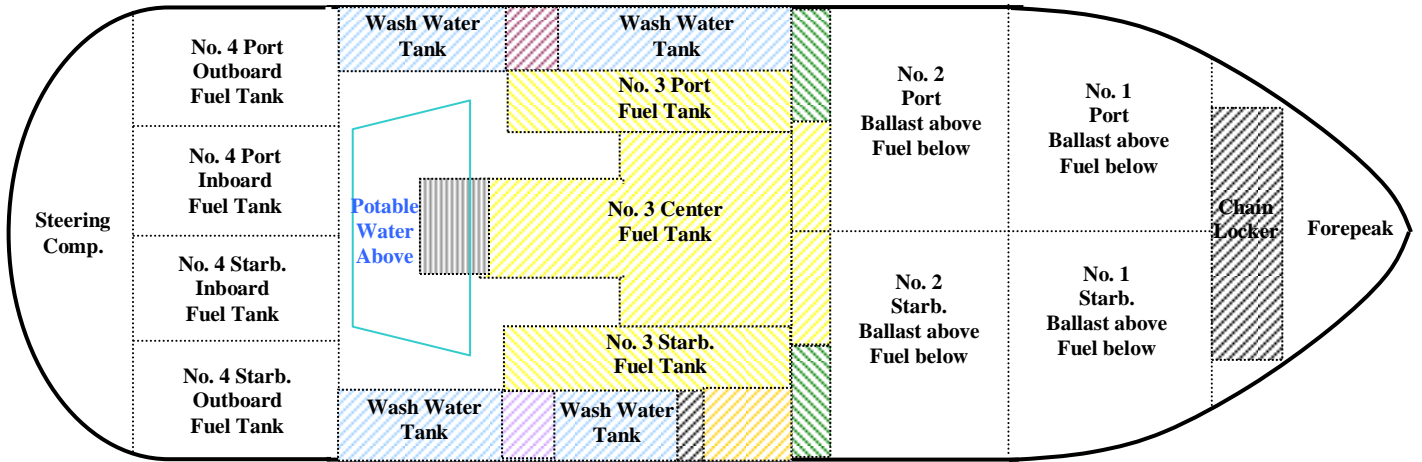

# TANKS/COMPARTMENTS

132.56' X 34' X 18.25  
 TWIN SCREW TUG  
 BUILT BY: McDERMOTT SHIPYARD  
 OFFICIAL No. 541711  
 HULL NO. 175  
 H.P. 4300

## CAPACITY SUMMARY

FUEL OIL .....135,970 GALLONS  
 LUBE OIL .....4,200 GALLONS  
 BALLAST.....50,149GALLONS  
 POT. WATER..... 3,390 GALLONS  
 WASH WATER.. 18,750 GALLONS  
 SEWERAGE ..... 1,157 GALLONS