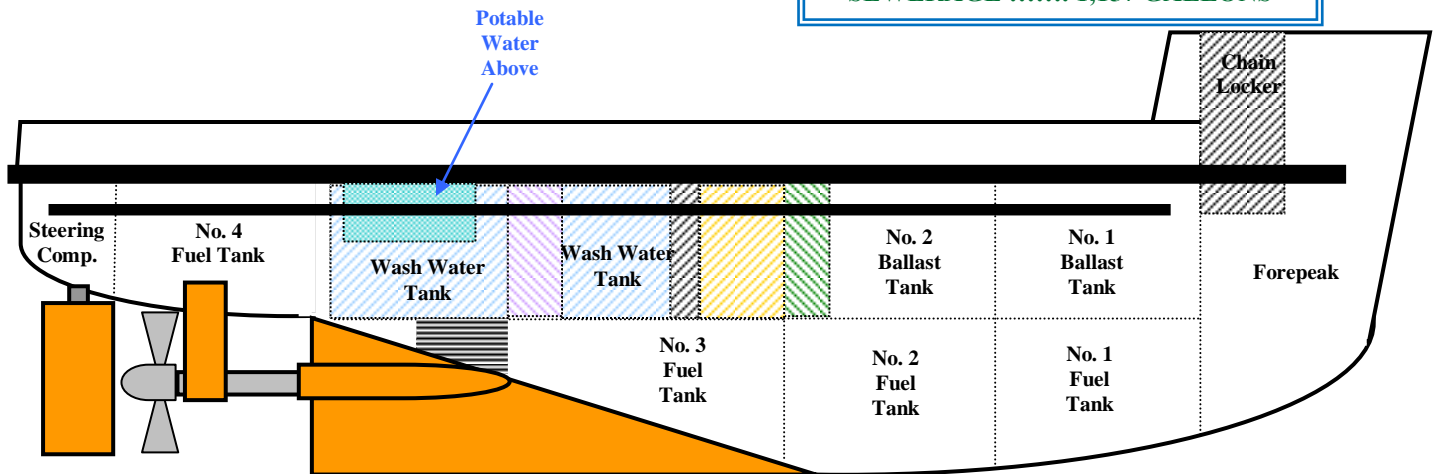

# TANKS/COMPARTMENTS

132.56' X 34' X 18.25  
 TWIN SCREW TUG  
 BUILT BY: McDERMOTT SHIPYARD  
 OFFICIAL No. 541711  
 HULL NO. 175  
 H.P. 4300

## CAPACITY SUMMARY

FUEL OIL .....135,970 GALLONS  
 LUBE OIL .....4,200 GALLONS  
 BALLAST.....50,149GALLONS  
 POT. WATER..... 3,390 GALLONS  
 WASH WATER.. 18,750 GALLONS  
 SEWERAGE ..... 1,157 GALLONS