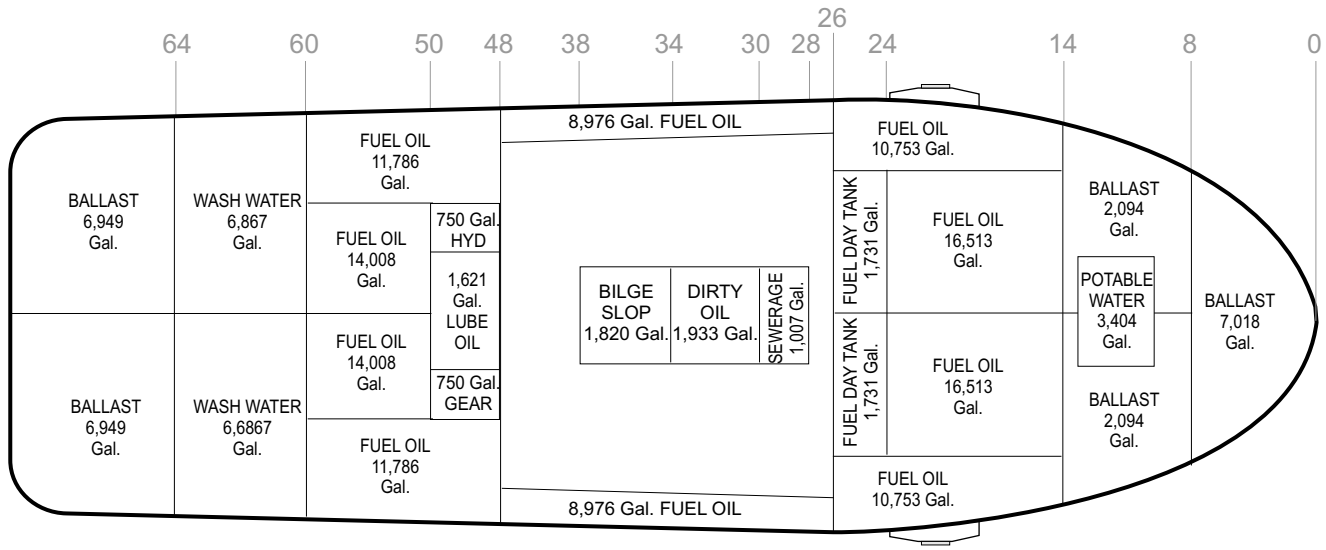

TANK/COMPARTMENT LOCATION

<p>123.5' X 34' X 16.33' TWIN SCREW TUG BUILT BY: MAIN IRON WORKS OFFICIAL Number 578207 HULL Number 311 H.P. 3,900</p>	CAPACITY SUMMARY	
	FUEL OIL.....	127,534 Gal.
	LUBE OIL.....	1,621 Gal.
	BALLAST.....	25,504 Gal.
	POT. WATER.....	3,404 Gal.
WASH WATER.....	13,734 Gal.	
SEWERAGE.....	1,007 Gal.	

TASMAN SEA