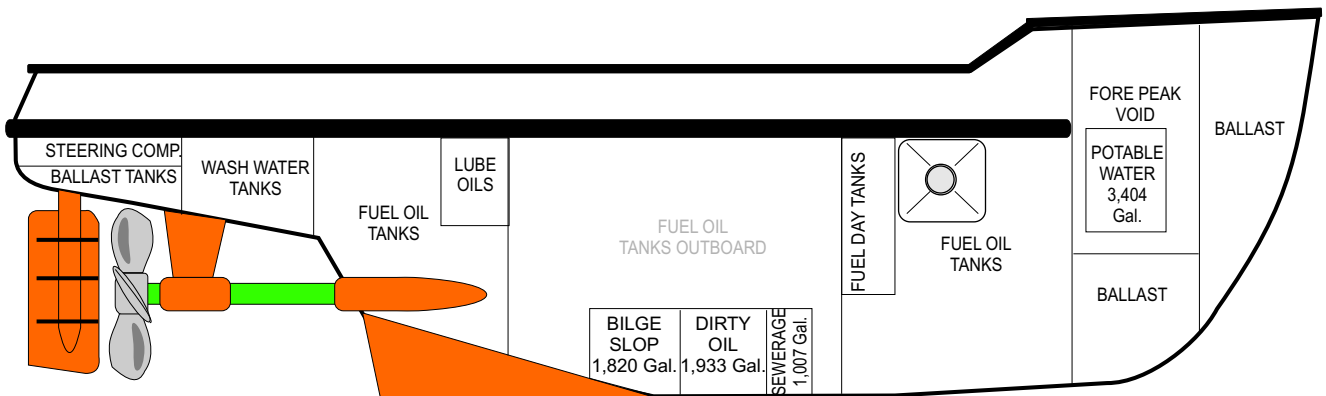

TANK/COMPARTMENT LOCATION

<p>123.5' X 34' X 16.33' TWIN SCREW TUG BUILT BY: MAIN IRON WORKS OFFICIAL Number 578207 HULL Number 311 H.P. 3,900</p>	CAPACITY SUMMARY	
	FUEL OIL.....	127,534 Gal.
	LUBE OIL.....	1,621 Gal.
	BALLAST.....	25,504 Gal.
	POT. WATER.....	3,404 Gal.
WASH WATER.....	13,734 Gal.	
SEWERAGE.....	1,007 Gal.	

TASMAN SEA