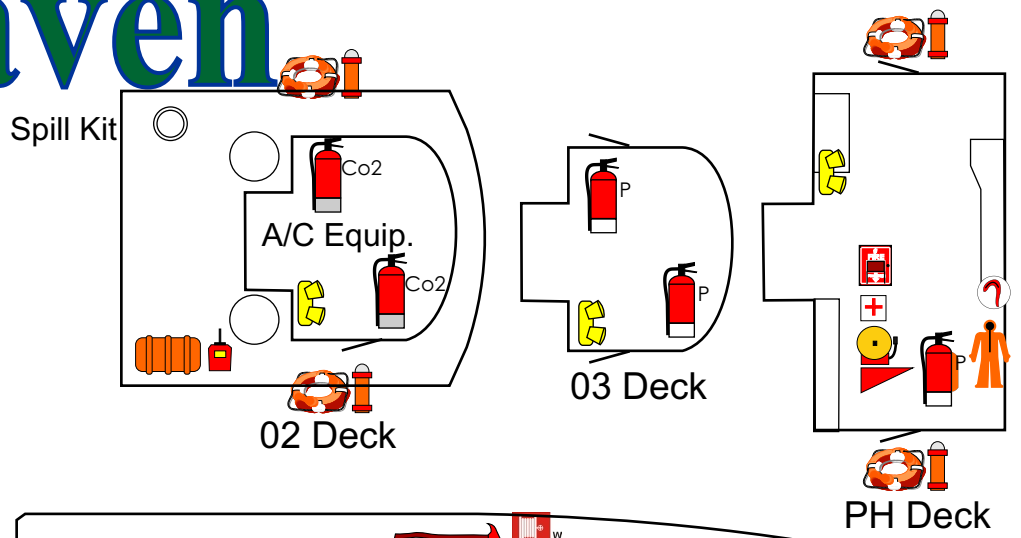

## Sea Raven

- Fire Detection Panel
- Manually Operated Halon Switch For ER
- Fire Alarm Bell
- Smoke Alarm
- Heat Sensor
- Fire Alarm Pull
- Co2 Pulls
- Fire Station
- Fire Axe
- General Alarm Pull
- Shutdown Switch
- Firemen's Equipment **FE**
- Survival Suit
- Life Jacket
- Line Throw Device
- Epirb
- Co2 Extinguisher
- Life Ring/Light
- Dry Chem Extinguisher
- Fog Applicator
- Fire Pump
- Fire Pump Remote
- Horn & Strobe Lights
- Defibrillator
- Breathing Apparatus
- First Aid Kit
- Ventilation Shutdown
- Ventilation Damper
- Auto & Manual Fire Damper
- Co2 Horn
- EPPD
- Spill Kit
- Emerg Lights