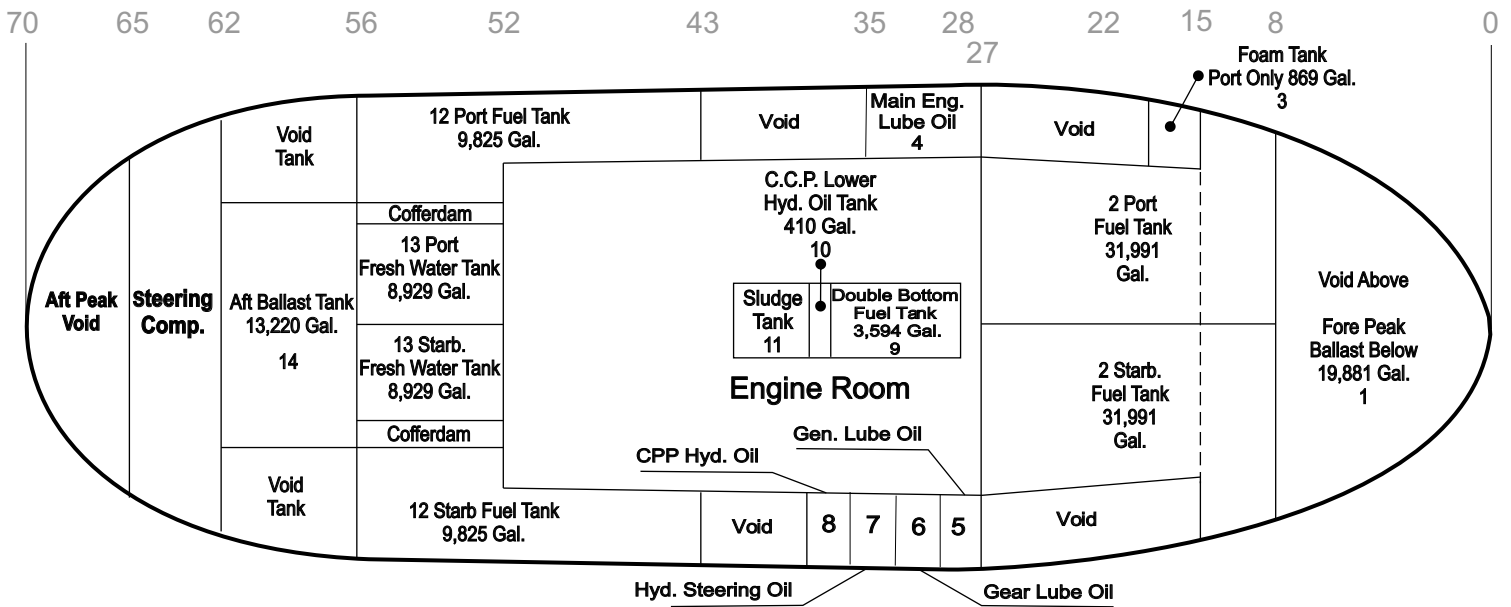

# TANK/COMPARTMENT LOCATION

117.9' X 36.1' X 15.7'  
TWIN SCREW TUG  
BUILT BY: McDermott  
OFFICIAL Number 6484700  
IMO# 81097730  
HULL Number 266  
H.P. 5600

## CAPACITY SUMMARY

FUEL OIL.....87,227  
LUBE OILS.....4,422  
BALLAST.....33,101  
POT. WATER....17,858