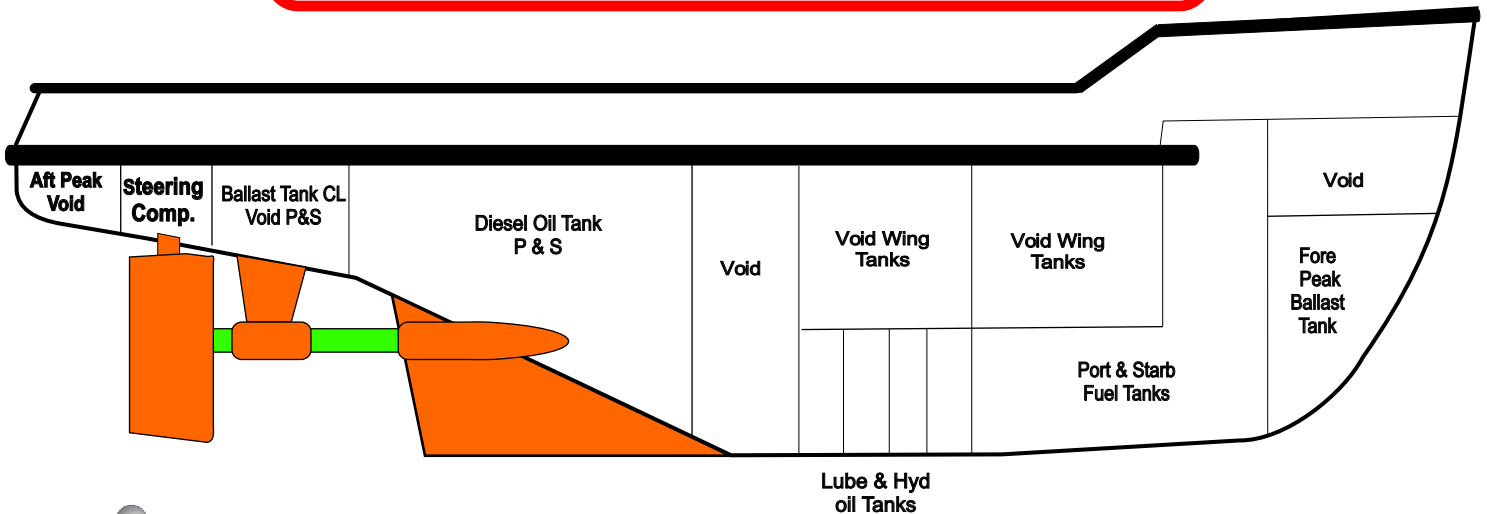

# TANK/COMPARTMENT LOCATION

117.9' X 36.1' X 15.7'  
TWIN SCREW TUG  
BUILT BY: McDermott  
OFFICIAL Number 6484700  
IMO# 81097730  
HULL Number 266  
H.P. 5600

## CAPACITY SUMMARY

FUEL OIL.....87,227  
LUBE OILS.....4,422  
BALLAST.....33,101  
POT. WATER....17,858