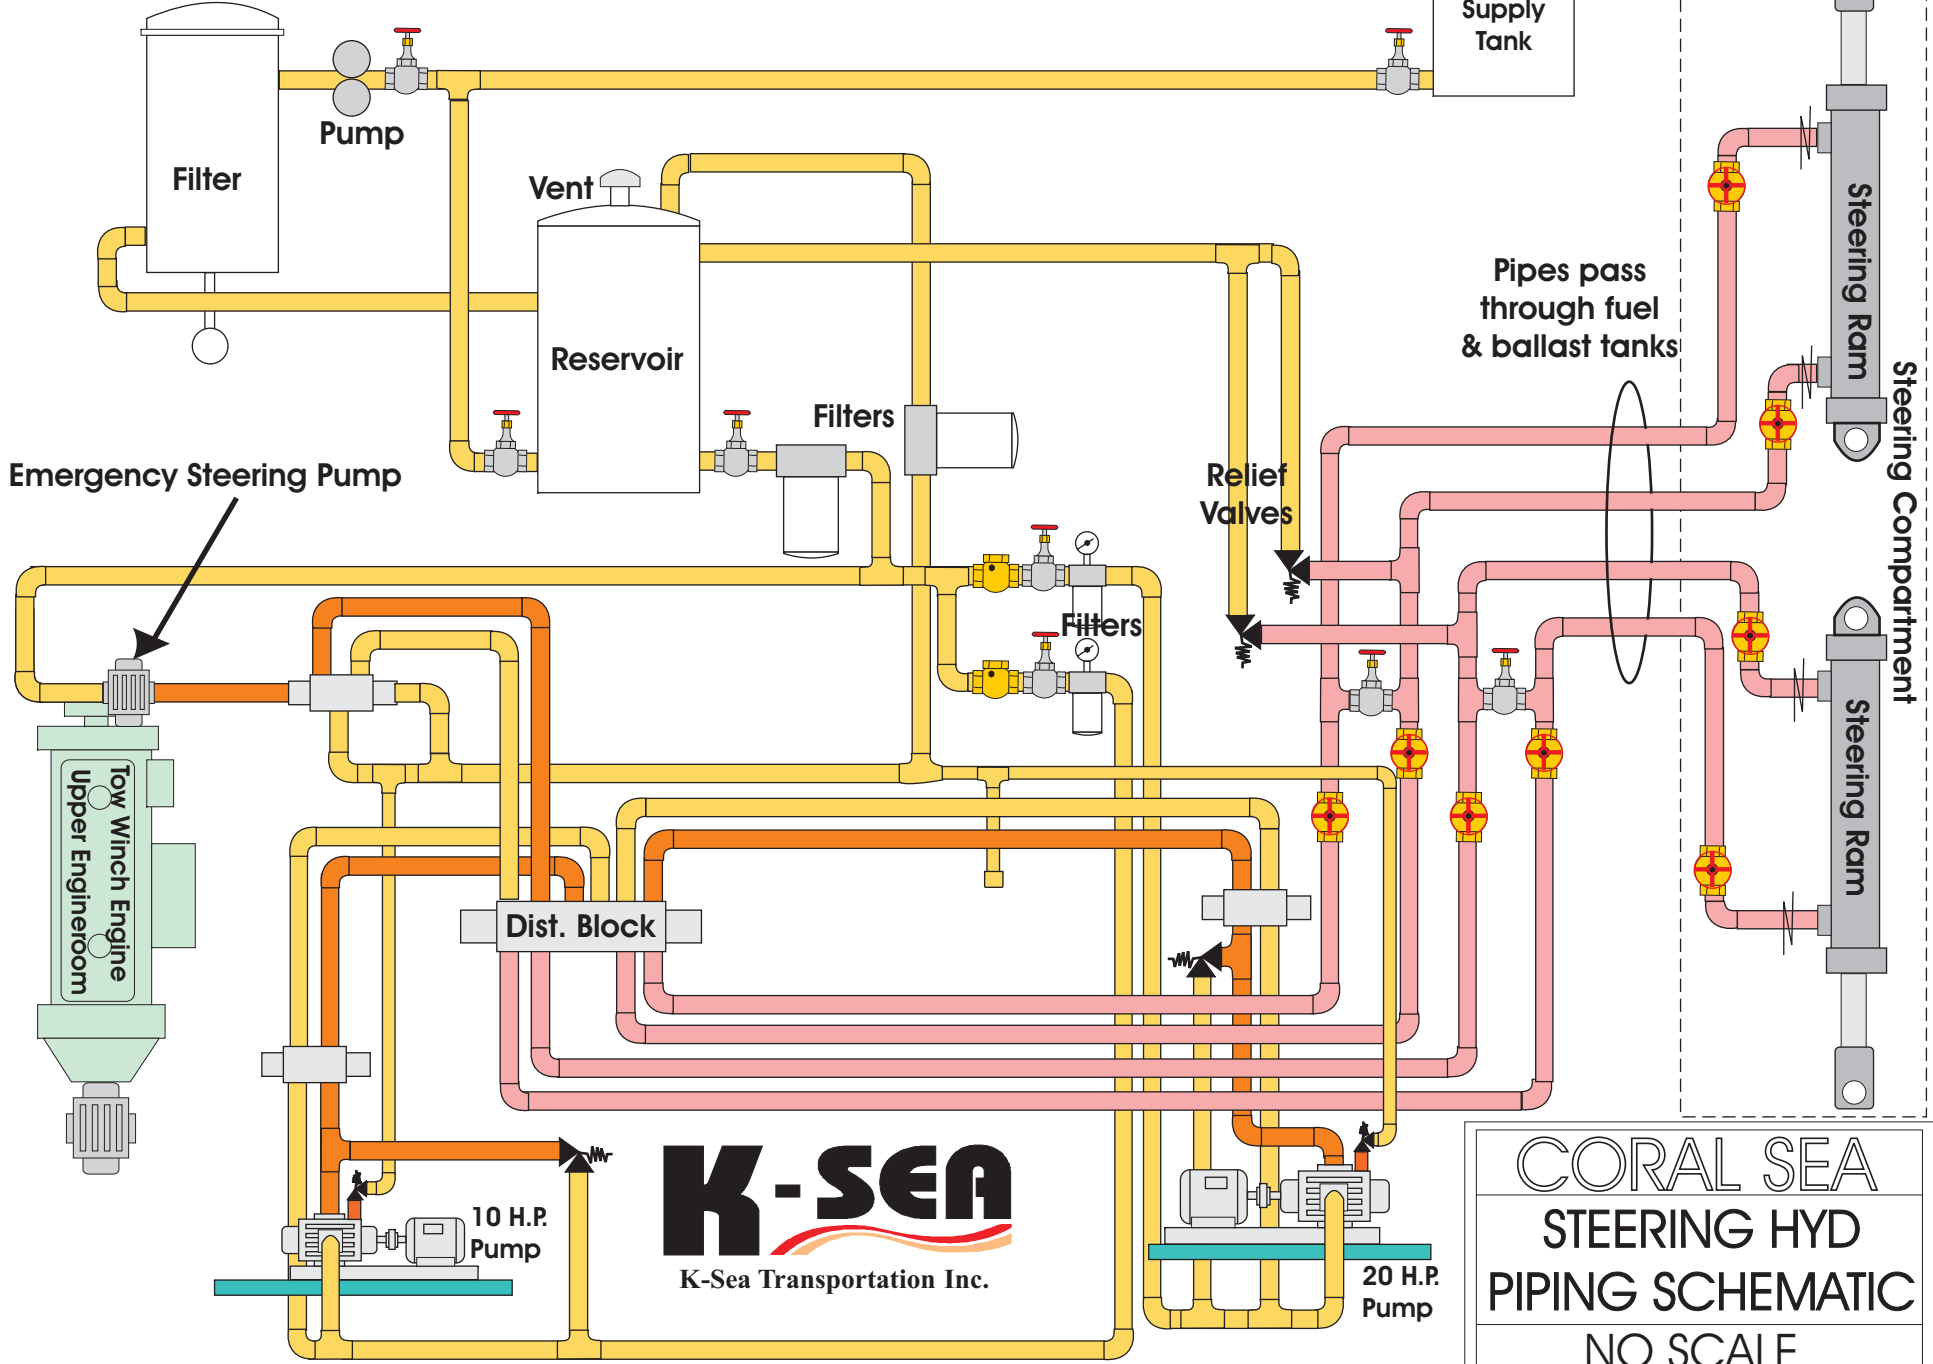

HS-1000C Harvard
Filter element 27001

Hydraulic
Supply
Tank

Emergency Steering Pump

Pipes pass
through fuel
& ballast tanks

Steering Compartment

Steering Ram

Steering Ram

Dist. Block

K-SEA
K-Sea Transportation Inc.

10 H.P.
Pump

20 H.P.
Pump

CORAL SEA
STEERING HYD
PIPING SCHEMATIC
NO SCALE
R. Mattsson 8/04