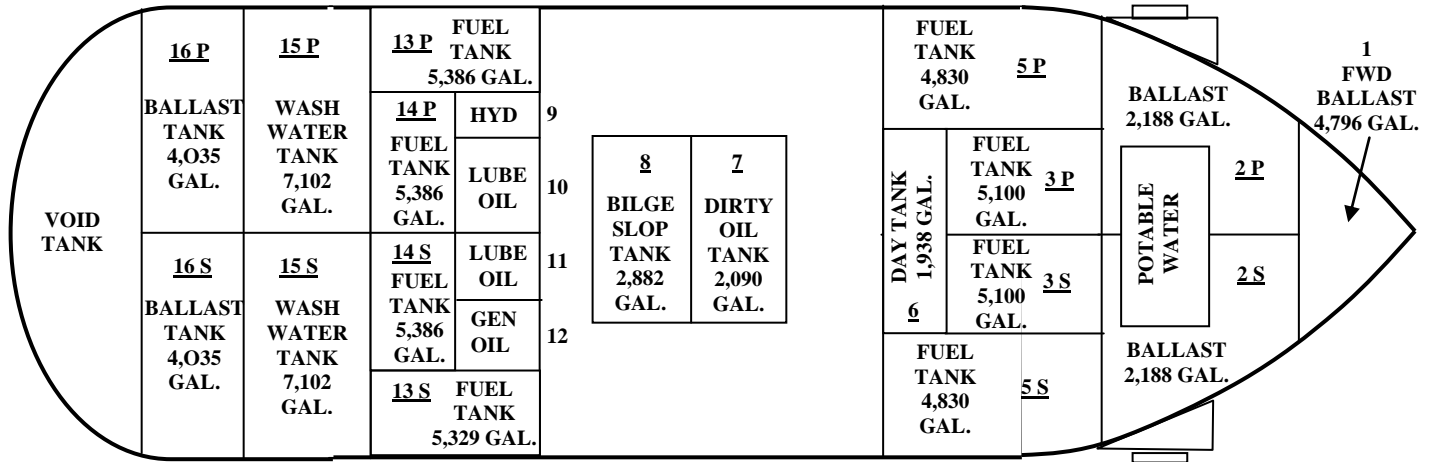

TANK/COMPARTMENT

105 X 29' X 13' 3"
TWIN SCREW TUG
BUILT BY: Main Iron Works
OFFICIAL No. 569665
HULL NO. 299
H.P. 2200

CAPACITY SUMMARY

FUEL OIL40,739 GALLONS
LUBE OIL1,013 GALLONS
BALLAST.....17,222GALLONS
POT. WATER..... 2,191 GALLONS
WASH WATER..14,204 GALLONS
SEWERAGE 4,972GALLONS

BERING SEA