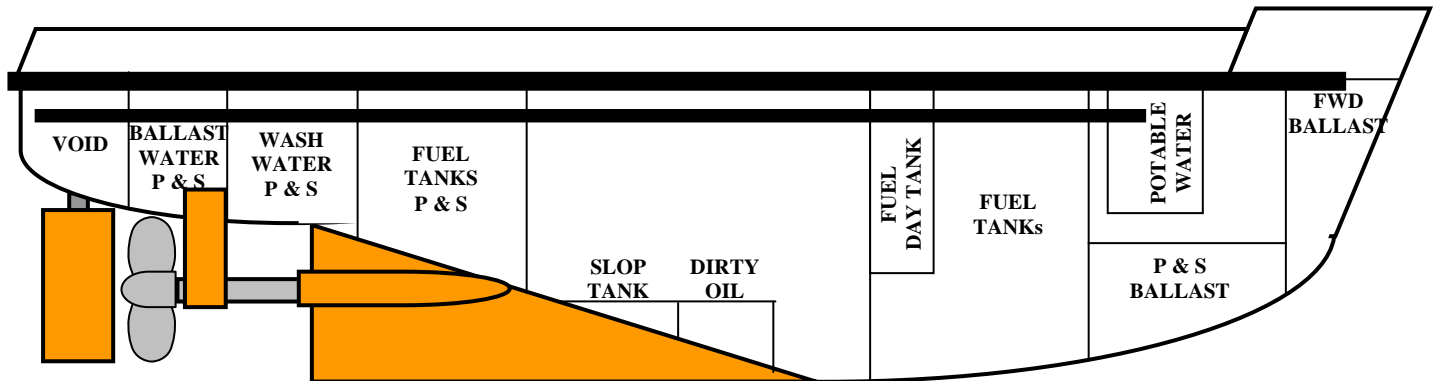

TANK/COMPARTMENT

105 X 29' X 13' 3"
TWIN SCREW TUG
BUILT BY: Main Iron Works
OFFICIAL No. 569665
HULL NO. 299
H.P. 2200

CAPACITY SUMMARY

FUEL OIL40,739 GALLONS
LUBE OIL1,013 GALLONS
BALLAST.....17,222GALLONS
POT. WATER..... 2,191 GALLONS
WASH WATER..14,204 GALLONS
SEWERAGE 4,972GALLONS

BERING SEA