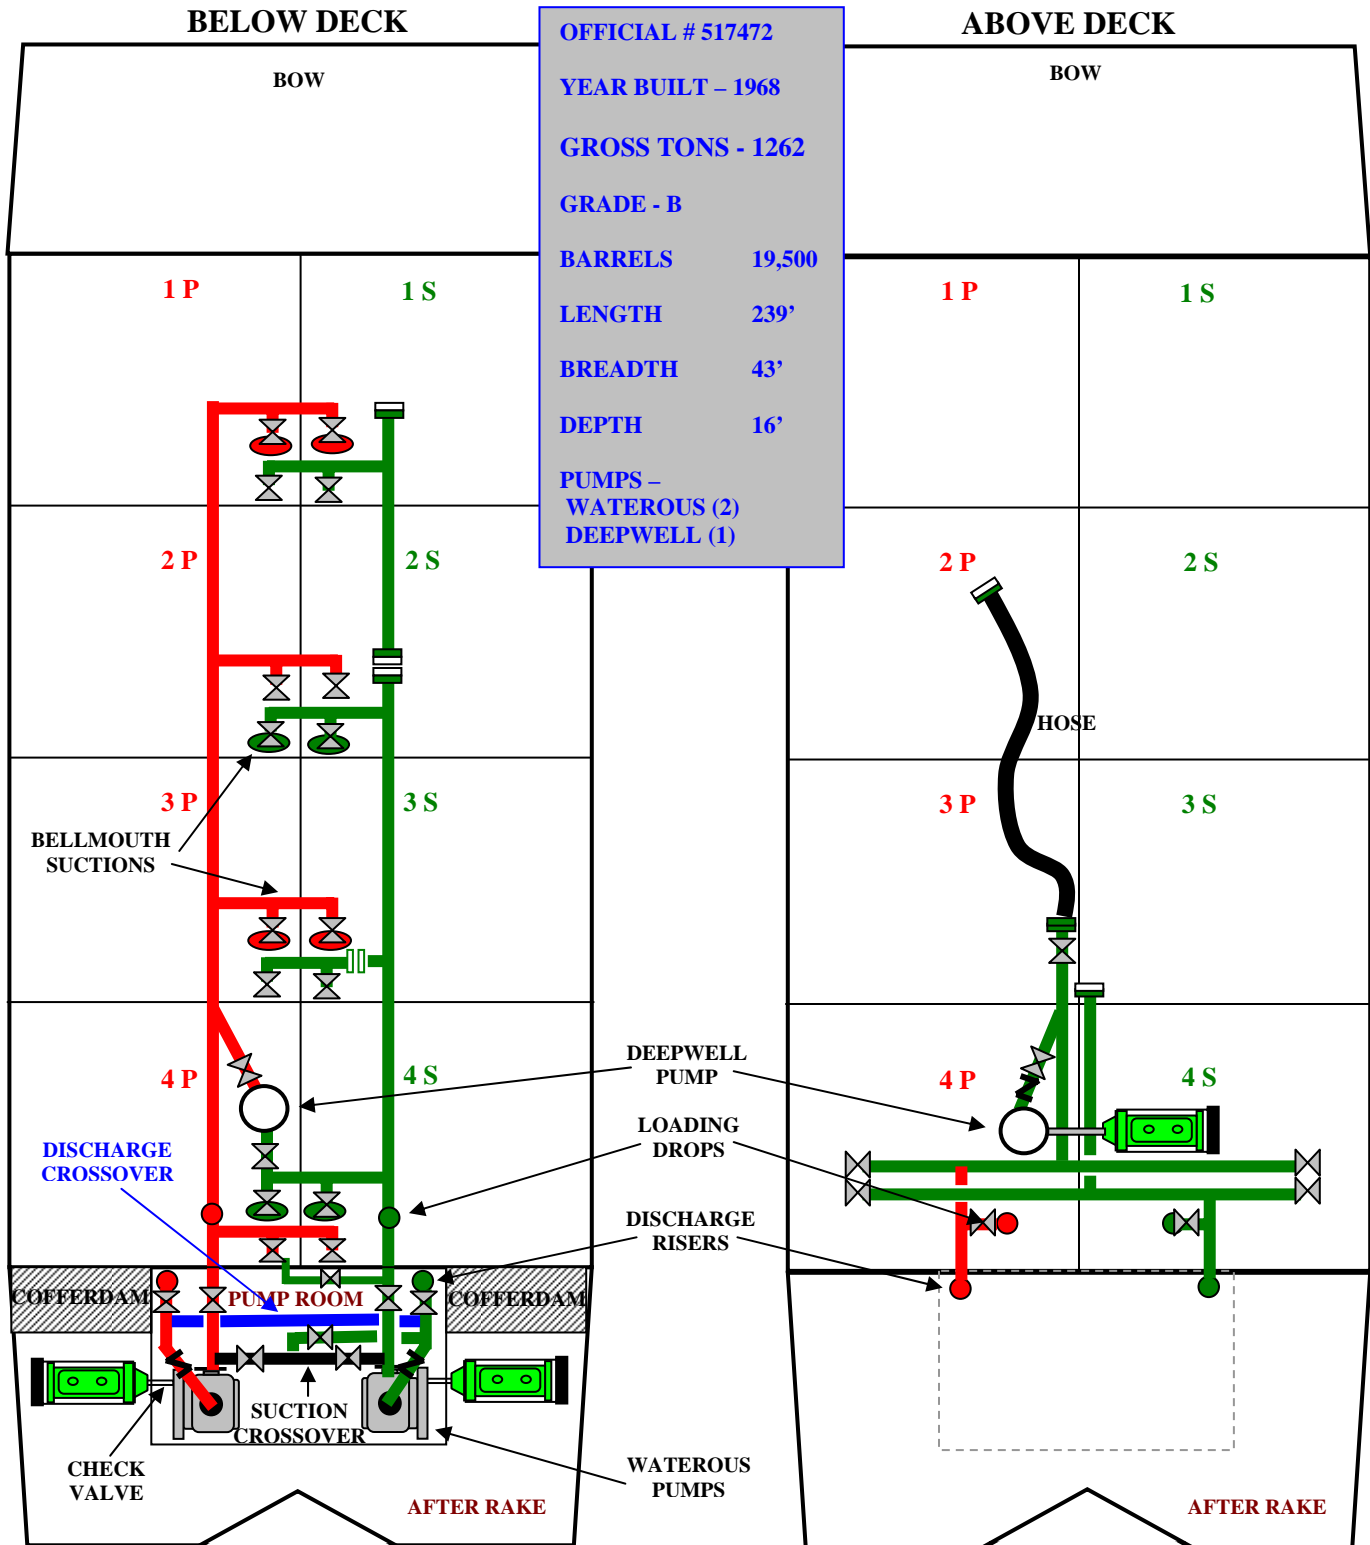

AMERICAN 21

CARGO TANK PIPING SCHEMATIC

K-Sea Transportation Corp.

RM 2/99